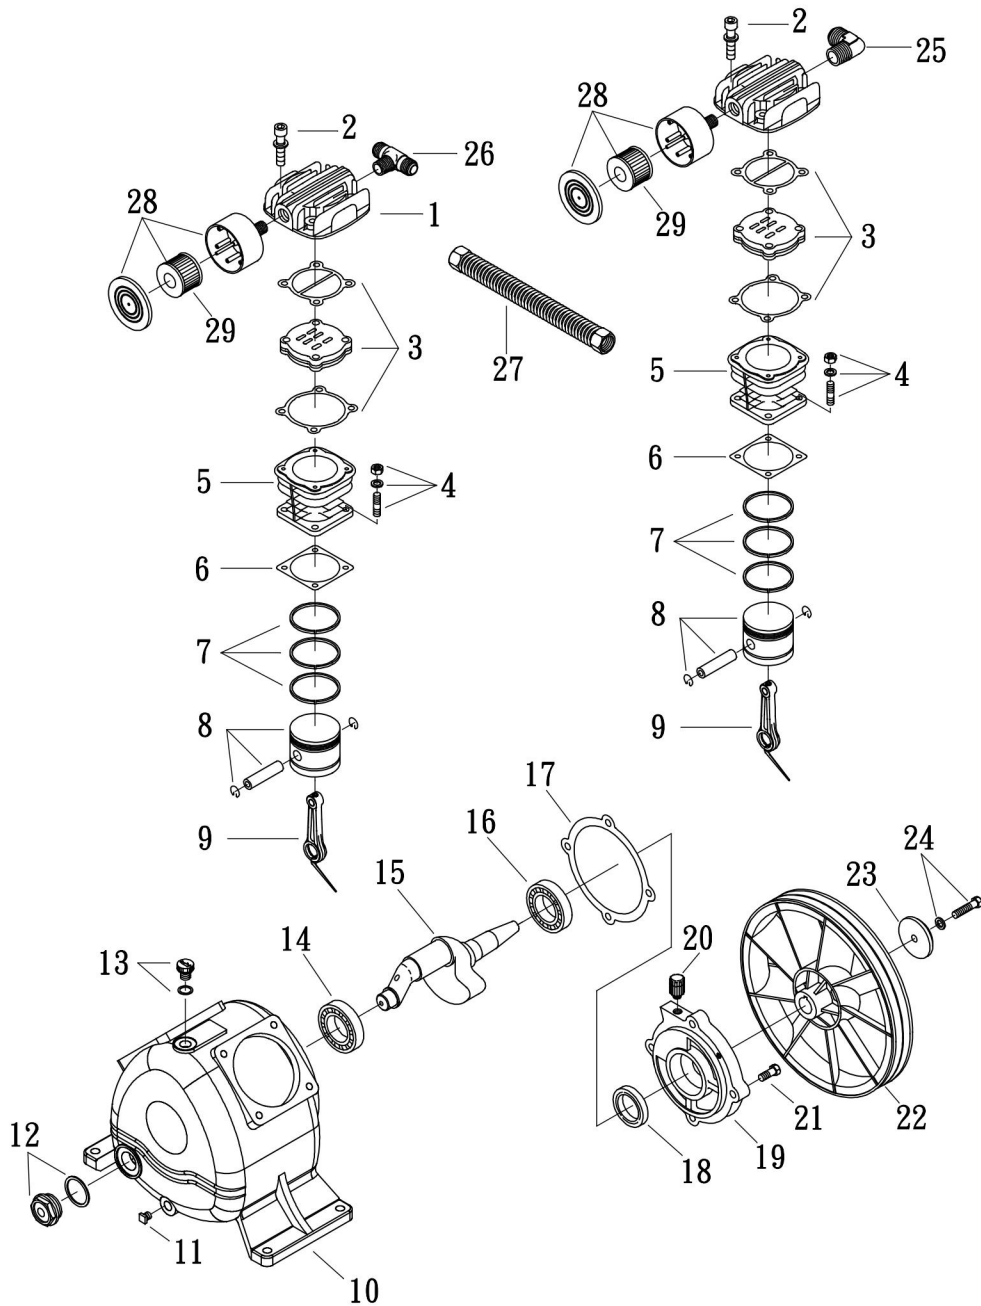

MODEL : PK-5020VP(Pump)

SPARE PARTS LIST

NO : MP-1905

REF. NO.	DESCRIPTION	PART NO.	QTY.	REF. NO.	DESCRIPTION	PART NO.	QTY.
1	Cylinder head	3101052	2	16	Bearing	2N35-6205Z	1
2	Allen bolt set	3B01-M06*035V	8	17	Rear bearing seat gasket	2G06-008	1
3	In. & Ex. valve assembly	3B13-K5051C	2	18	Oil seal	2N50-TC24*47*07	1
4	Double head screw set	3B11-001-A	8	19	Rear bearing seat	3311034	1
5	Cylinder	3201036G	2	20	Breathing cover	2321008	1
6	Cylinder gasket	2G04-002	2	21	Hexagon bolt	2B00-SM08*020	4
7	Piston ring set	3B32-51N	2	22	Pulley	3PBF-105A124	1
8	Piston set	3B31-51N	2	23	Plate washer	2B30-08*35*35	1
9	Rod set	3B33-H1048	2	24	Hexagon bolt set	3B00-SM08*035AV	1
10	Crankcase	3301124	1	25	Exhaust elbow	2N06-04T04HSS	1
11	Oil draining plug	2N33-002	1	26	Exhaust three way pipe	2N09-04H04T04H1C	1
12	Oil sight gauge set	2303012A	1	27	Exhaust tube set	3B2-04*225	1
13	Oil filling plug set	2319003A	1	28	Air filter set	2140019A	2
14	Bearing	2N35-6204	1	29	Filter element	2142013	2
15	Crankshaft & balancer	3304038	1				