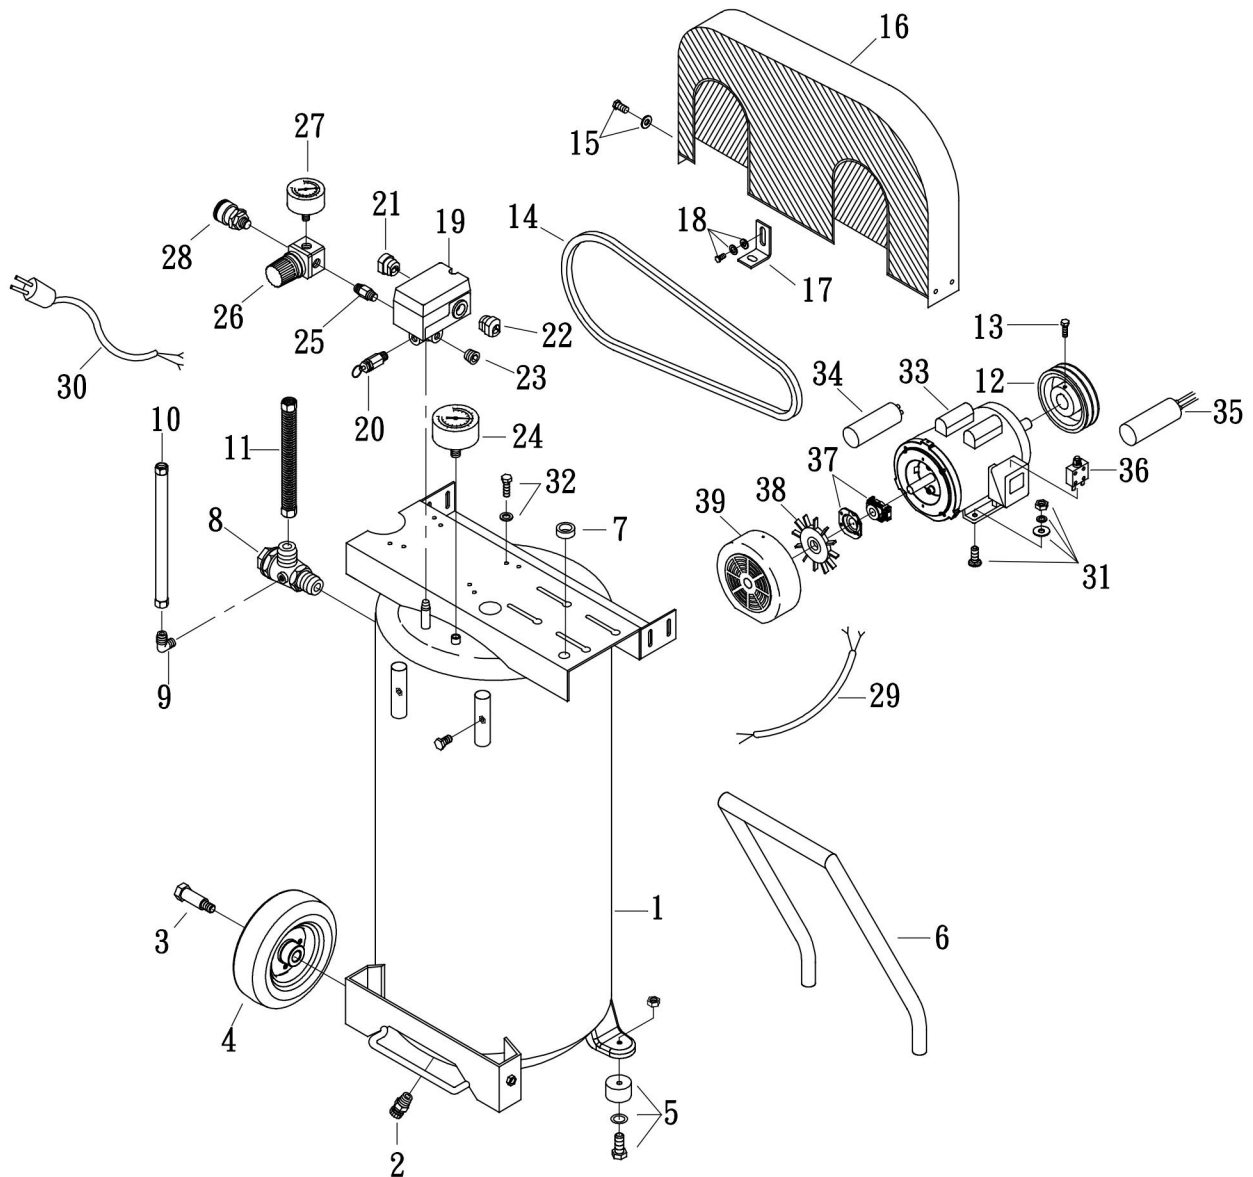

MODEL : PK-5020VP(Receiver Tank)

SPARE PARTS LIST

NO : MP-1905

REF. NO.	DESCRIPTION	PART NO.	QTY.	REF. NO.	DESCRIPTION	PART NO.	QTY.
1	Air tank	3401A035	1	21	Strain relief bushing	2E04-009	1
2	Drain valve	2405011	1	22	Strain relief bushing	2E04-012	1
3	Tank wheel bolt	2418005	2	23	Plug	2B14-ST02E	1
4	Tank wheel	2402032B	2	24	Pressure gauge	2D12-20D14KS	1
5	Rubber pad set	3433013-A	2	25	Nipple	2N01-02N02N045	1
6	Grip	3432038L-A	1	26	Regulator	2408008LNX	1
7	Bushing	2E04-101	1	27	Pressure gauge	2D12-15D15KS	1
8	Check valve	2414025T	1	28	Quick coupler	07MS01/4M-B	1
9	Unloading elbow	2N06-01T02H	1	29	Cable	2E02-2030602Y2T	1
10	Unloading tube	3B2-02*580F	1	30	Power cable	2E01-012W	1
11	Exhaust tube set	3B2-04*440	1	31	Motor feet bolt set	3B08-FM08*20-M	4
12	Motor pulley	3PMF-035A1W0515	1	32	Hexagon bolt set	3B00-FM08*025V	4
13	Bolt	2B07-SM08*16	2	33	Motor	2M02-A7450Q	1
14	V-belt	2N31-A43	1	34	Starting capacitor	2E28-400F1240	1
15	Hexagon bolt set	3B00-FM08*015W	4	35	Running capacitor	2E27-060F2540	1
16	Belt guard	3426056B	1	36	Thermal protector	2E25-20A	1
17	Bracket	3427093	1	37	Centrifugal switch set	2E24-14062P	1
18	Hexagon bolt set	3B00-SM06*015VW	2	38	Cooling fan	2336023	1
19	Pressure switch	2E21-AA276CP	1	39	Fan cover	2337016	1
20	Pressure relief valve	2406018A	1